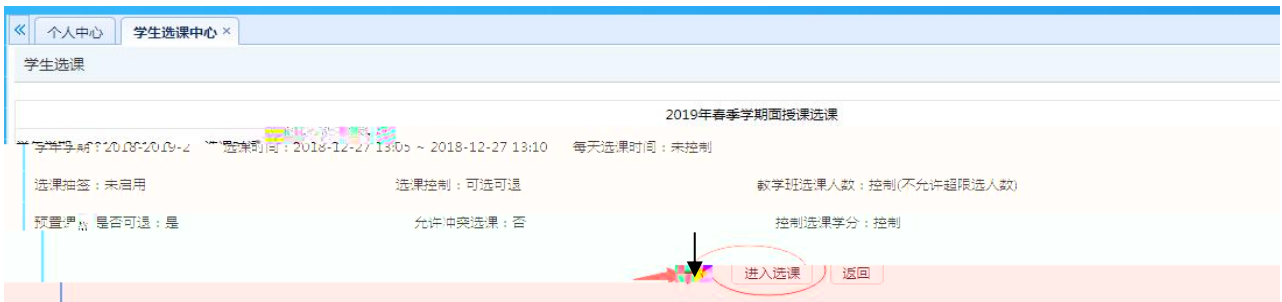

选课学分情况

公选课选课

本学期选课学分/门数要求及已选情况							
	最高总学分	专业内跨年级选课(控制)		跨专业选课(控制)		校公共选修课选课(控制)	
		学分	门数	学分	门数	学分	门数
设置(控制)要求	不控制	不控制	不控制	不控制	不控制	2	1
已选统计	20.0	0.0	0	0.0	0	0.0	0